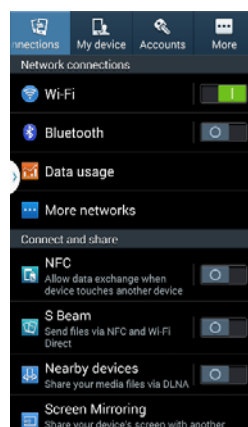

How to Check the Android Version (Dependent on the brand of phone)

Go to the home screen
Click 'Settings' or
'System Settings'

Click 'More' or
'About Phone'

Click 'About device' or
'Software information'